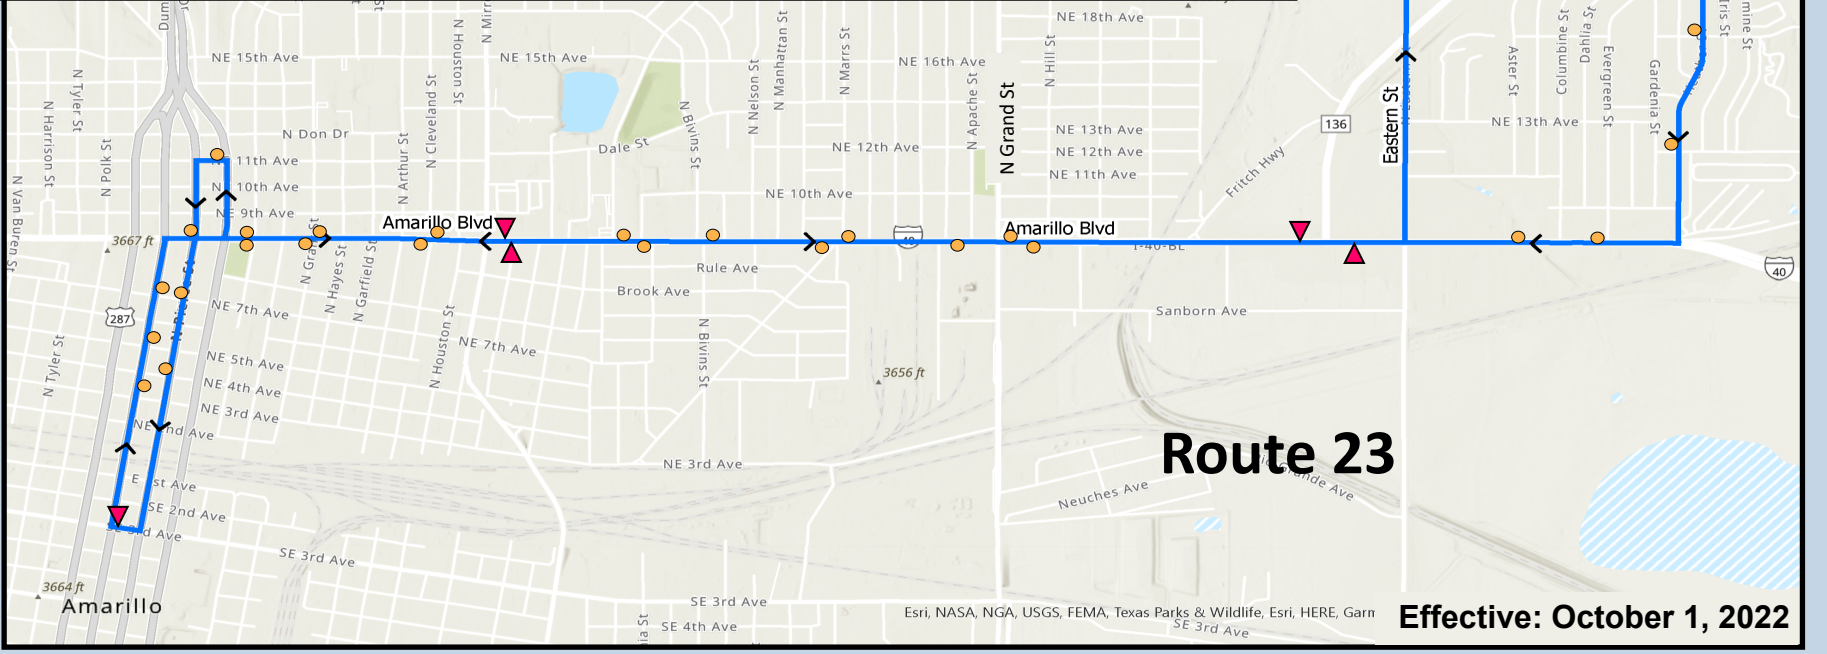

# ROUTE 22 & 23

## Route 22

**For information:**  
**Call: 806-378-3095 Ext. 2**  
**TTY 7-1-1**  
**Or Visit: [www.amarillotransit.com](http://www.amarillotransit.com)**

LEGEND	
	Main Stop with Departure Times
	Minor Bus Stop
	Direction of Travel

### Locations Served