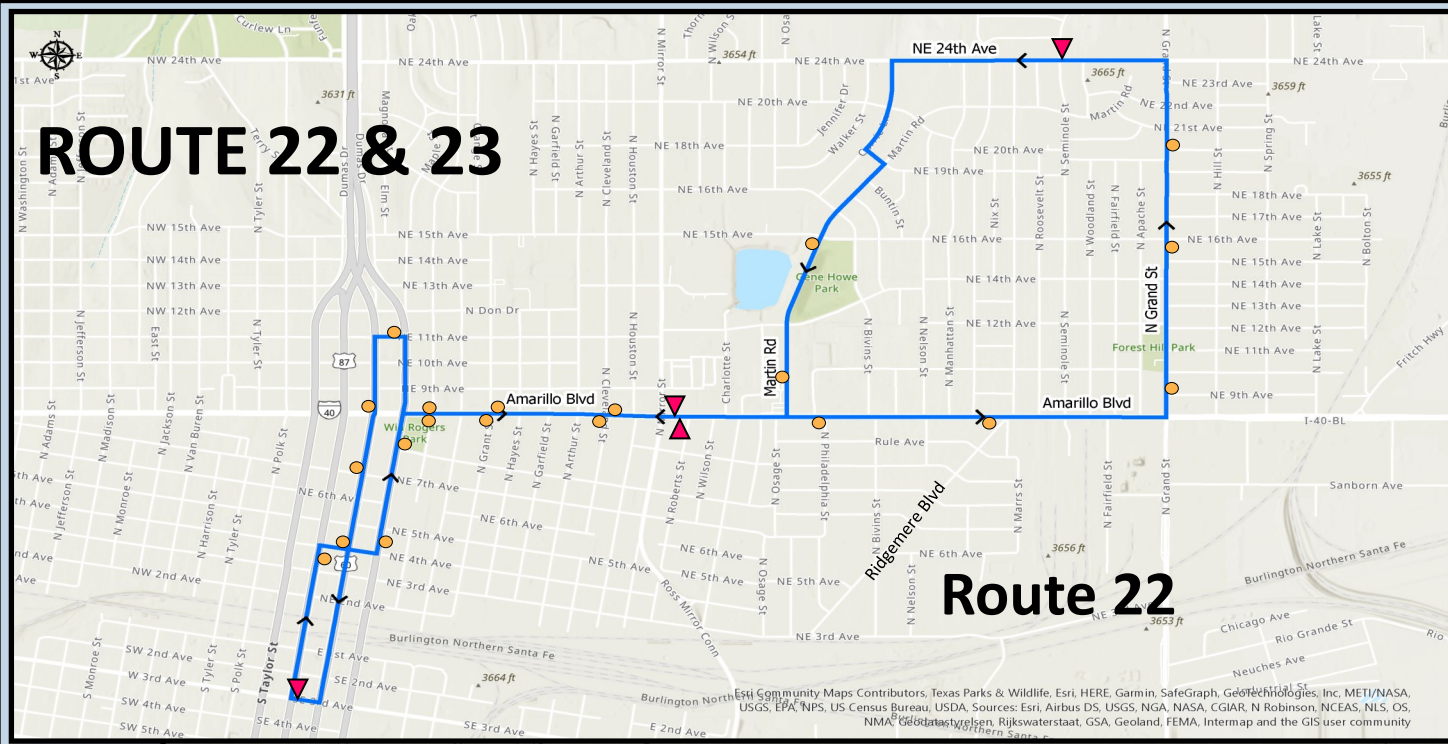

# ROUTE 22 & 23

## Route 22

**For information:**  
**Call: 806-378-3095 Ext. 2**  
**TTY 7-1-1**  
**Or Visit: [www.amarillotransit.com](http://www.amarillotransit.com)**

LEGEND	
	Main Stop with Departure Times
	Minor Bus Stop
	Direction of Travel

### Locations Served